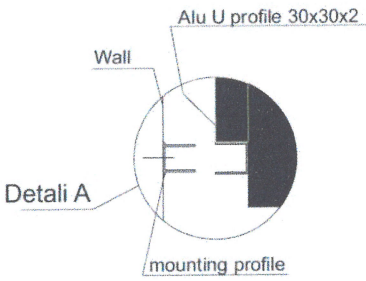

1 pc

**ZIE BIJZONDERE  
 VOORWAARDE(N)**

12V, 3m

TRAFO

~230V, 1,5m

PROFILE 6		
	MATERIAL	COLOUR
FRONTS	Plexi	opal
SIDES	Aluminium	RAL 7021 sat
BACKS	Aluminium	RAL 7021 sat
INSTALLATION / MONTAGE	alu U profile 30x30x2 + mounting profile 600 RAL 7021 sat	
LED	white, 6500K	
POWER SUPPLY	Separately	
DRAINHOLE	nose	
COMMENTS	Wall and mounting profile are too narrow to accommodate internal parts.  We request for acceptance within 2 working days. In case of delays in acceptance, delivery date may be extended.  Acceptation drawing was made in accordance to our production technology. In case of changes, delivery date may be extended and price may be changed.	