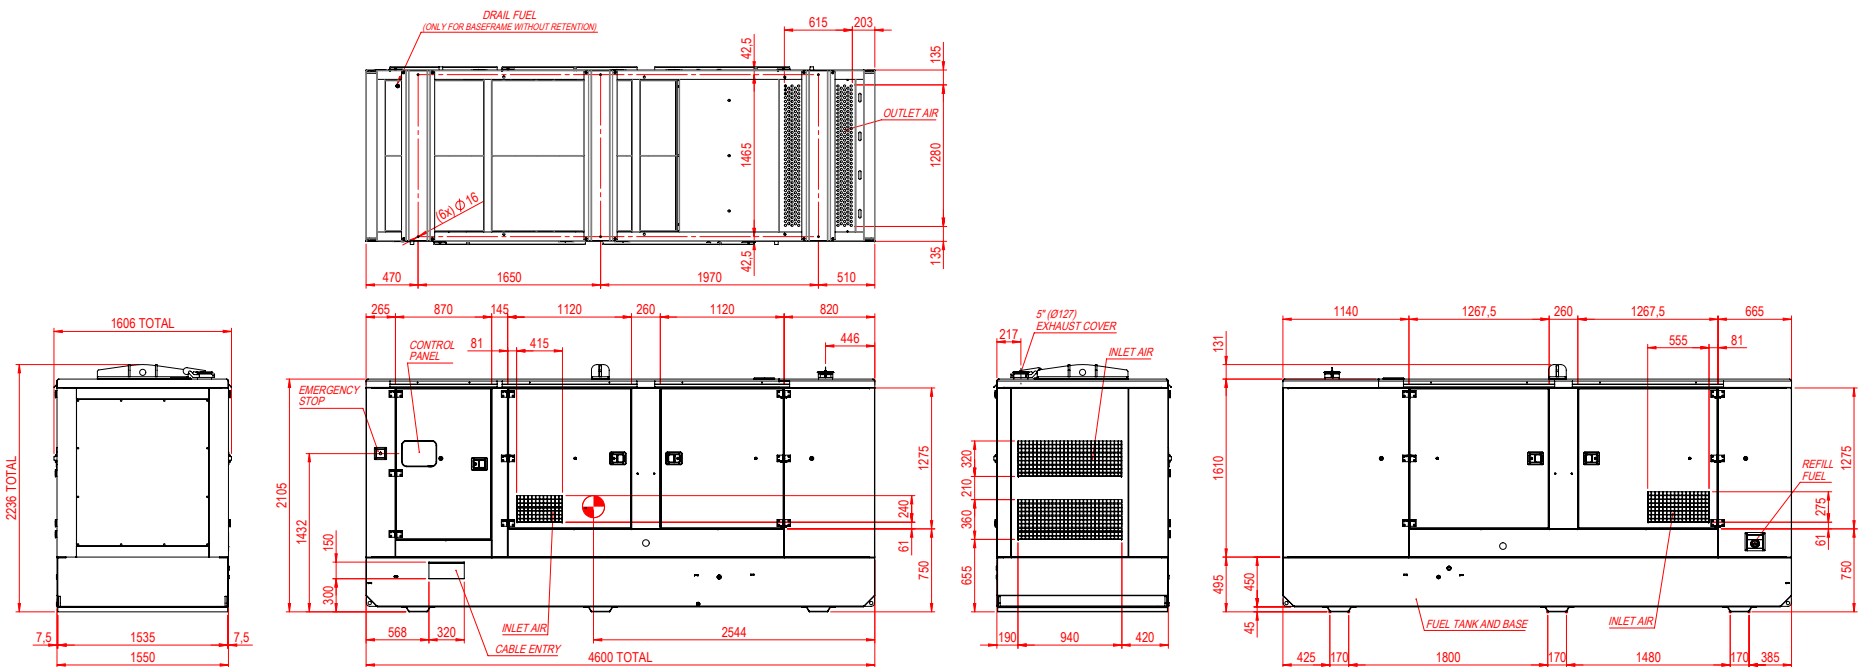

Modification: DRAWING IS UPDATED

⚠ CENTER OF GRAVITY WILL VARY SLIGHTLY DEPENDING ON:
 - THE ENGINE-ALTERNATOR COMBINATION
 - THE AMOUNT OF FUEL

Description: VO-ST 500 TI/B				
Measures in mm		Version: 02		Scale: 1:30
Bobinindus reserves the right to change				Sheet: 1/1