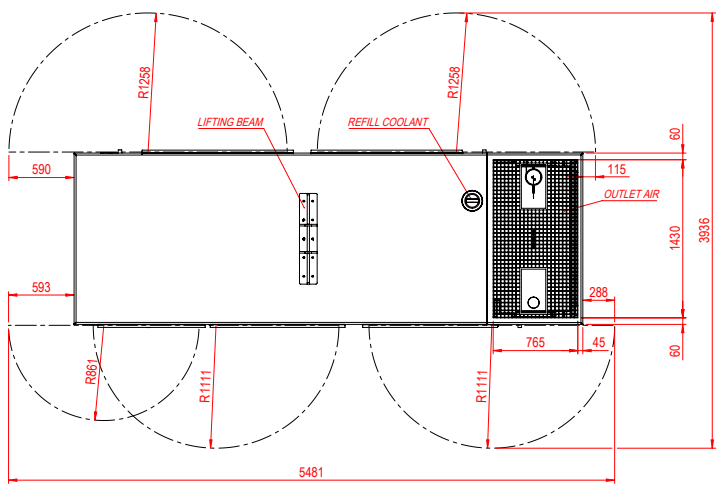

Modification: DRAWING IS UPDATED

⚠ CENTER OF GRAVITY WILL VARY SLIGHTLY DEPENDING ON:
 - THE ENGINE-ALTERNATOR COMBINATION
 - THE AMOUNT OF FUEL

Description: VO-ST 500 TI/B				
Measures in mm		Version: 02		Scale: 1:30
Bobinindus reserves the right to change				Sheet: 1/1