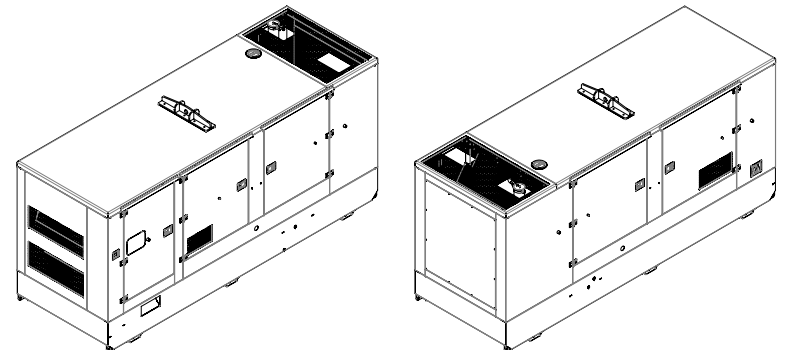

Modification: DRAWING IS UPDATED

⚠ CENTER OF GRAVITY WILL VARY SLIGHTLY DEPENDING ON:
 - THE ENGINE-ALTERNATOR COMBINATION
 - THE AMOUNT OF FUEL

Description: VO-ST 500 TI/B				
Measures in mm		Version: 02		Scale: 1:30
Bobinindus reserves the right to change				Sheet: 1/1