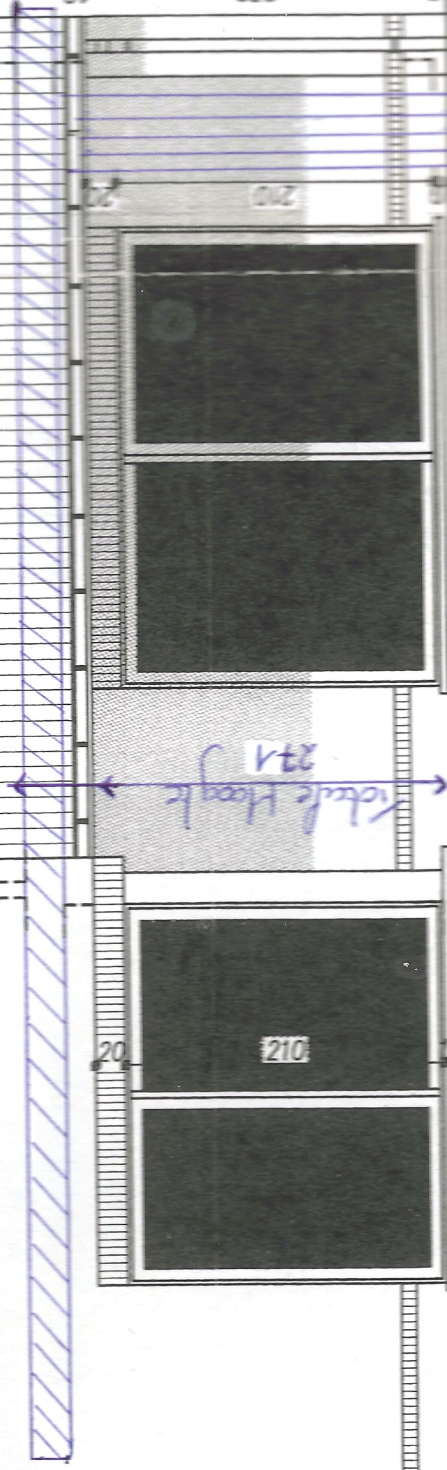

555 795 18 230

555 795 18 230

Handwritten note in a box: *Handwritten text*

Handwritten note: *Richte Hoogte 271* with a double-headed arrow indicating a height measurement.

Achtergevel

Nieuwe boesland