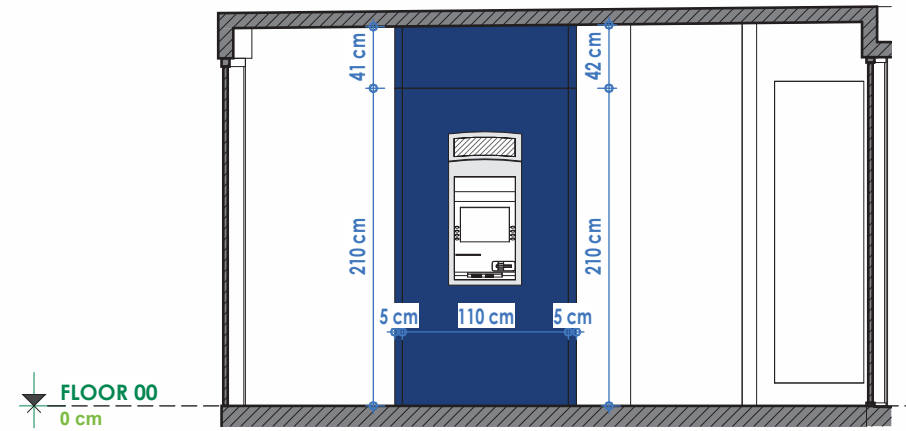

1 FLOOR PLAN
1 : 75

2 ELEVATION existing ATM FRAME
1 : 50

3 FACADE existing
1 : 75

Revisions		
INDEX	DATE	DESCRIPTION

PLANET INTERIOR BV Ring 37, 2200 Noorderwijk (Herentals)

Client:

Buldcode:
13877

Address:
Ch. de Kerchovelaan 85
9000 Gent