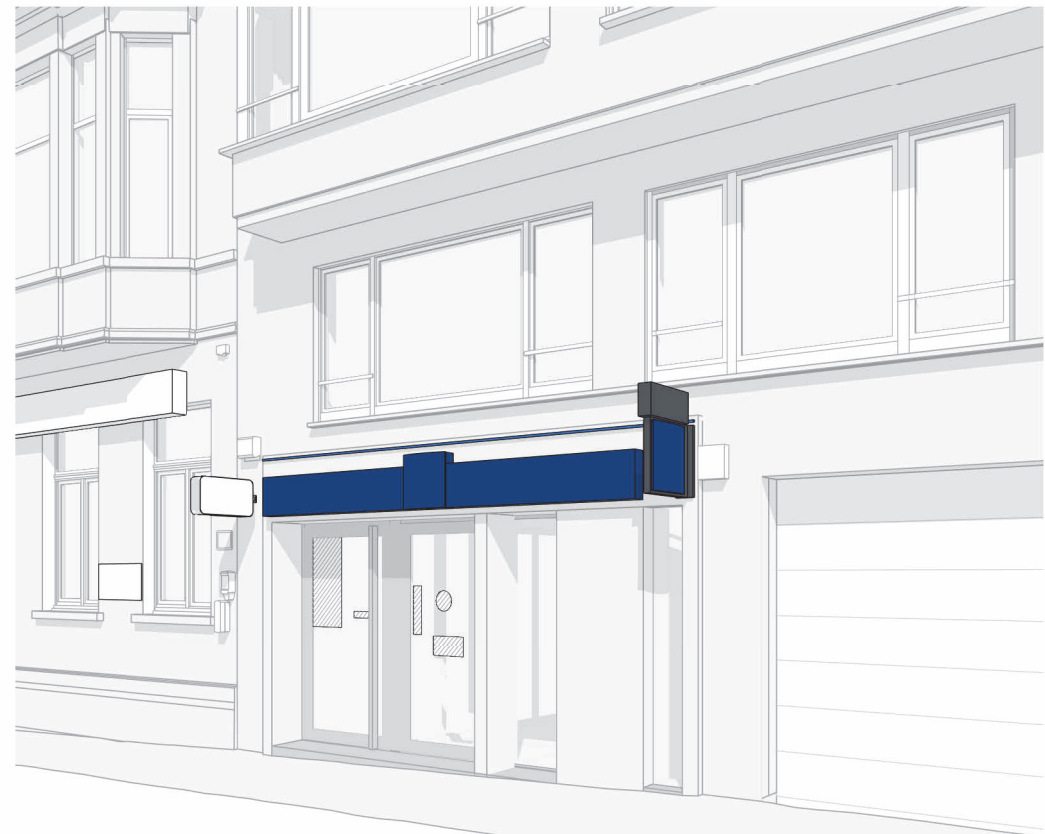

1 FLOOR PLAN
1 : 75

2 ELEVATION existing ATM FRAME
1 : 50

3 FACADE existing
1 : 75

Revisions		
INDEX	DATE	DESCRIPTION

PLANET INTERIOR BV Ring 37, 2200 Noorderwijk (Herentals)

Client:

Buldcode:
13877

Address:
Ch. de Kerchovelaan 85
9000 Gent