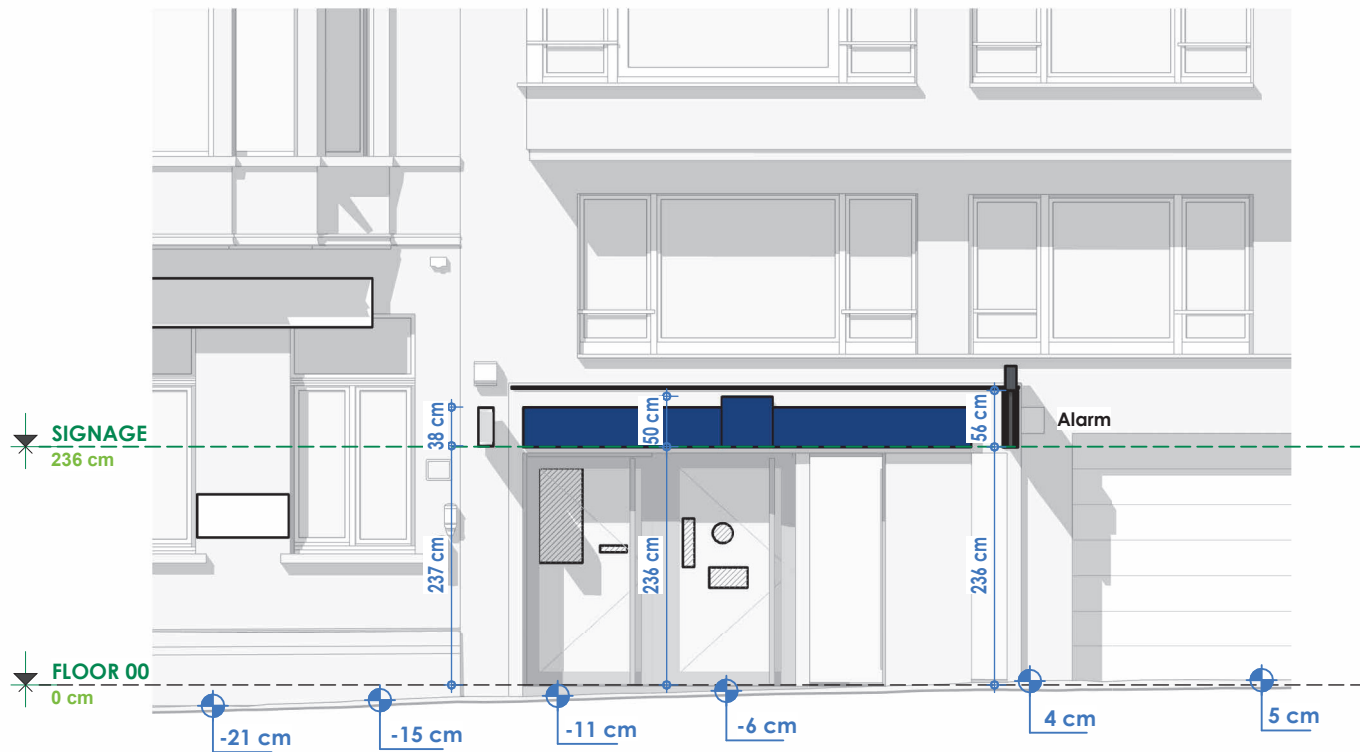

1 FLOOR PLAN
1 : 75

2 ELEVATION existing ATM FRAME
1 : 50

3 FACADE existing
1 : 75

Revisions		
INDEX	DATE	DESCRIPTION

PLANET INTERIOR BV Ring 37, 2200 Noorderwijk (Herentals)

Client:

Buldcode:
13877

Address:
Ch. de Kerchovelaan 85
9000 Gent