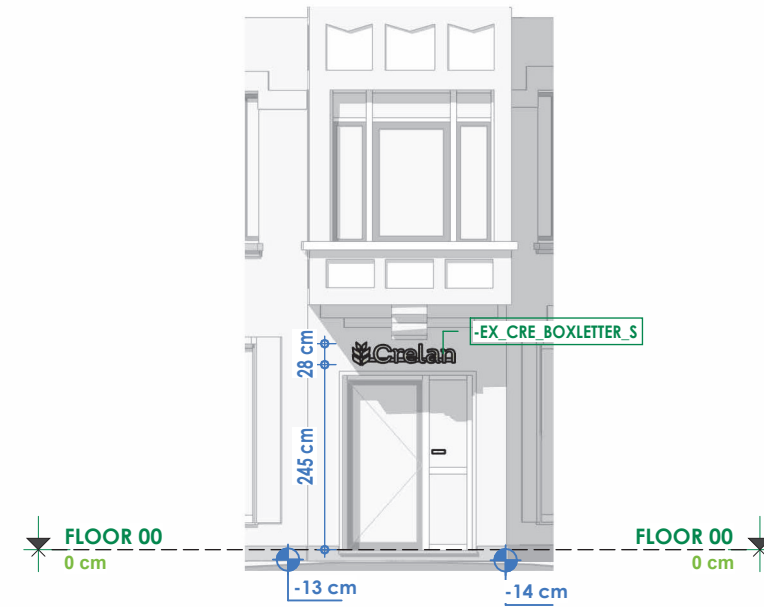

1 FLOOR PLAN existing
1 : 100

2 ELEVATION existing - Side
1 : 100

3 ELEVATION existing - Front
1 : 100

4 ELEVATION existing - Entrance
1 : 100

Revisions			
INDEX	DATE	DESCRIPTION	NAME

PLANET INTERIOR BV Ring 37, 2200 Noorderwijk (Herentals)

Language:

Scale: **1 : 100**

NL

Drawn: **LVT**