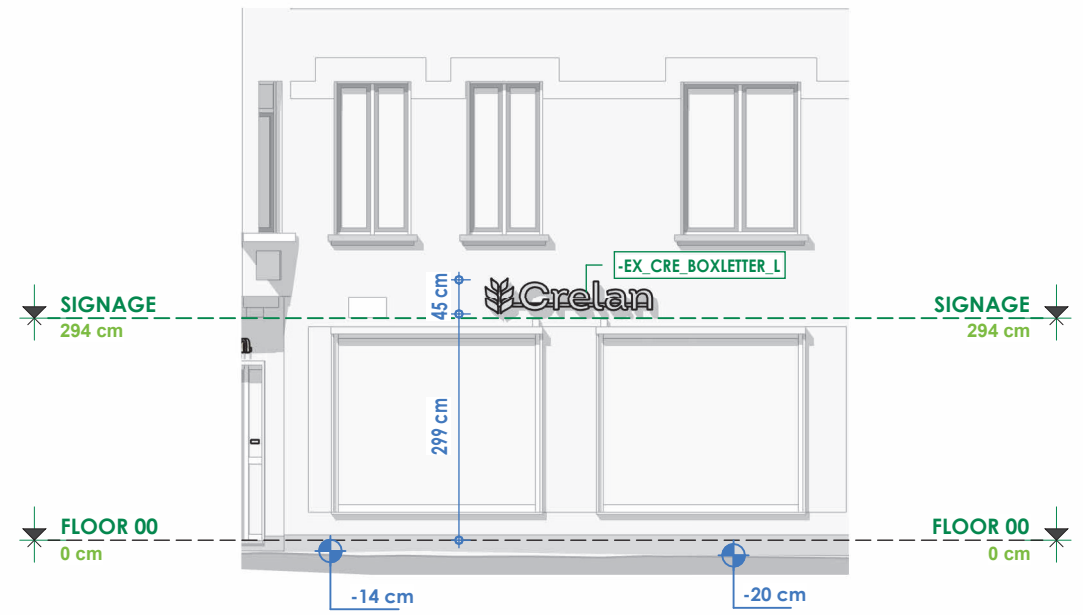

1 FLOOR PLAN existing
1 : 100

2 ELEVATION existing - Side
1 : 100

3 ELEVATION existing - Front
1 : 100

4 ELEVATION existing - Entrance
1 : 100

Revisions			
INDEX	DATE	DESCRIPTION	NAME

PLANET INTERIOR BV Ring 37, 2200 Noorderwijk (Herentals)

Language:

Scale: **1 : 100**

NL

Drawn: **LVT**