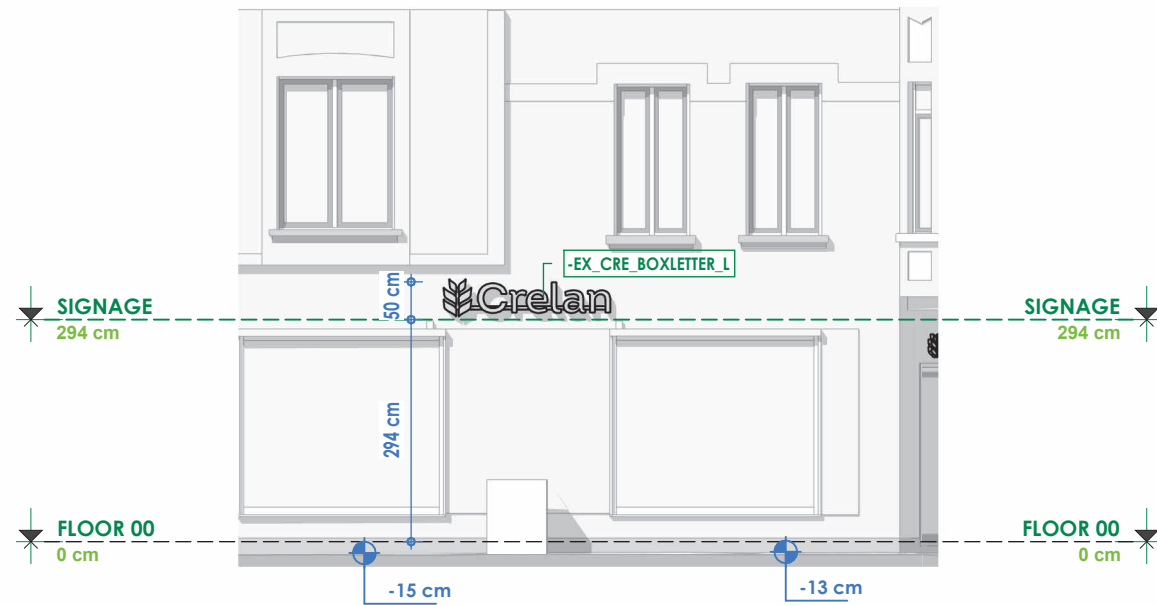

1 FLOOR PLAN existing
1 : 100

2 ELEVATION existing - Side
1 : 100

3 ELEVATION existing - Front
1 : 100

4 ELEVATION existing - Entrance
1 : 100

Revisions			
INDEX	DATE	DESCRIPTION	NAME

PLANET INTERIOR BV Ring 37, 2200 Noorderwijk (Herentals)

Language:

Scale: **1 : 100**

NL

Drawn: **LVT**