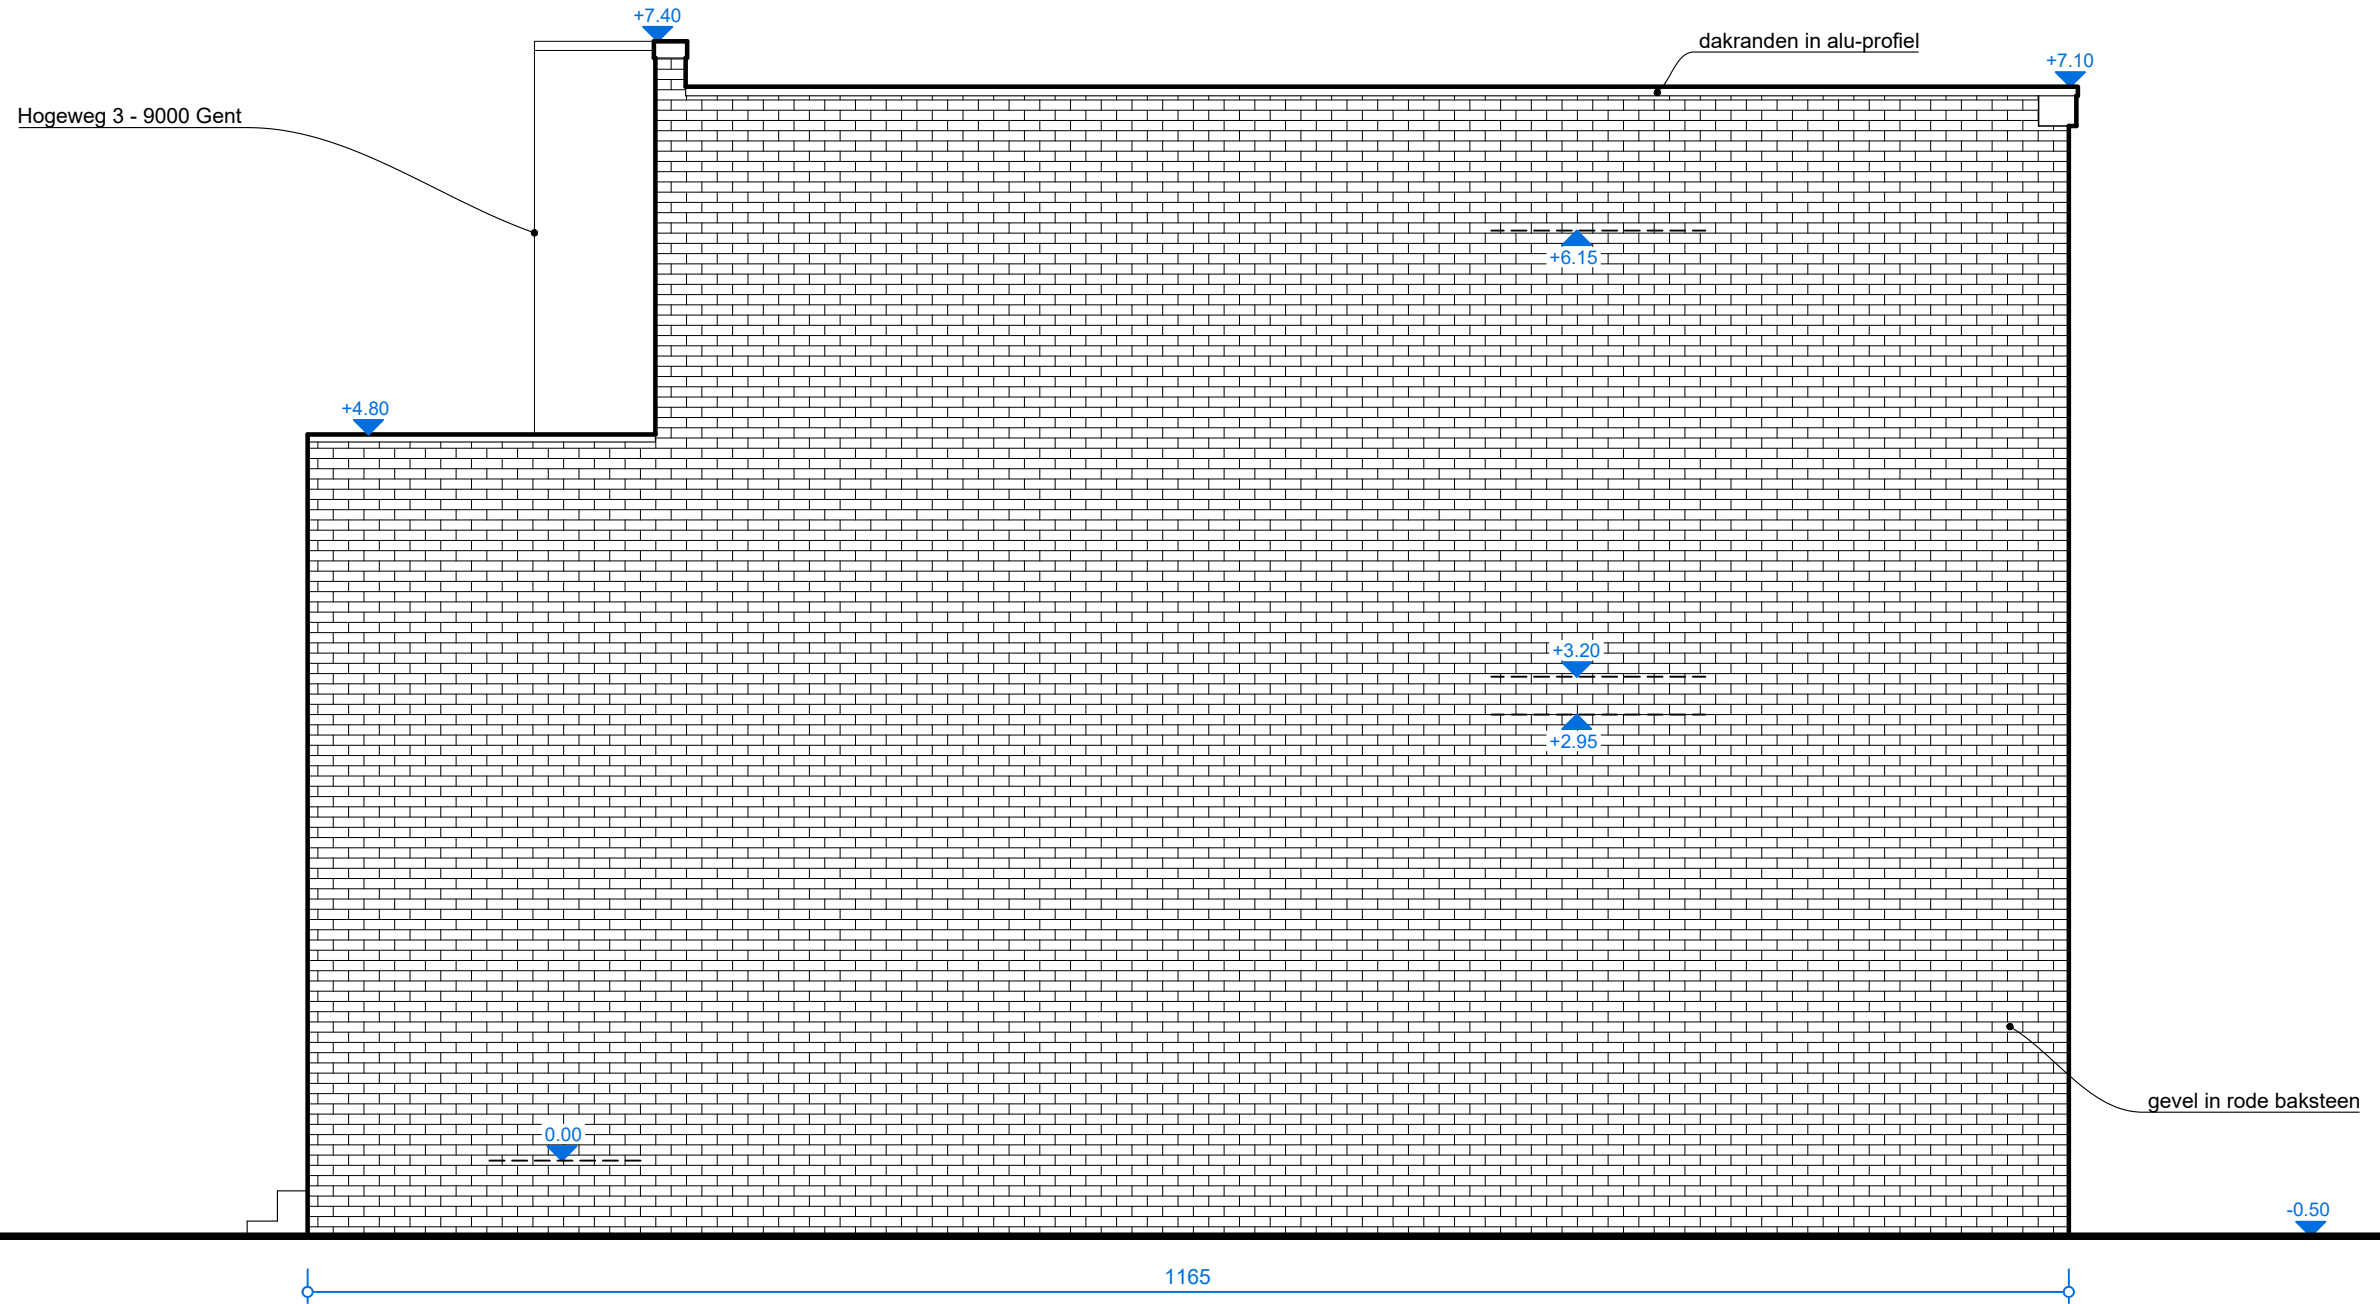

-  naburige bebouwing
-  constructies in steen

1:100

 **ZIJGEVEL LINKS - best. toest. 1/50**
Michaël Devos - architect --- Gasmeterlaan 236 - 9000 Gent - michael.devos@telenet.be

0 2 3 4 5 6 7 8 9 10 11 12 13 14 15

0 1 2 3 4 5 6 7 8 9 10 11 12 13 14 15

1:50

Detailed description: This block contains a scale bar and a title block. The scale bar is marked from 0 to 15 units at a scale of 1:100. Below the scale bar is the title 'ZIJGEVEL LINKS - best. toest. 1/50' and the architect's name and contact information: 'Michaël Devos - architect --- Gasmeterlaan 236 - 9000 Gent - michael.devos@telenet.be'. A small logo is visible on the left side of the title block.

02/2024

29

Detailed description: This block contains a calendar icon showing the date '02/2024' and the day '29'.