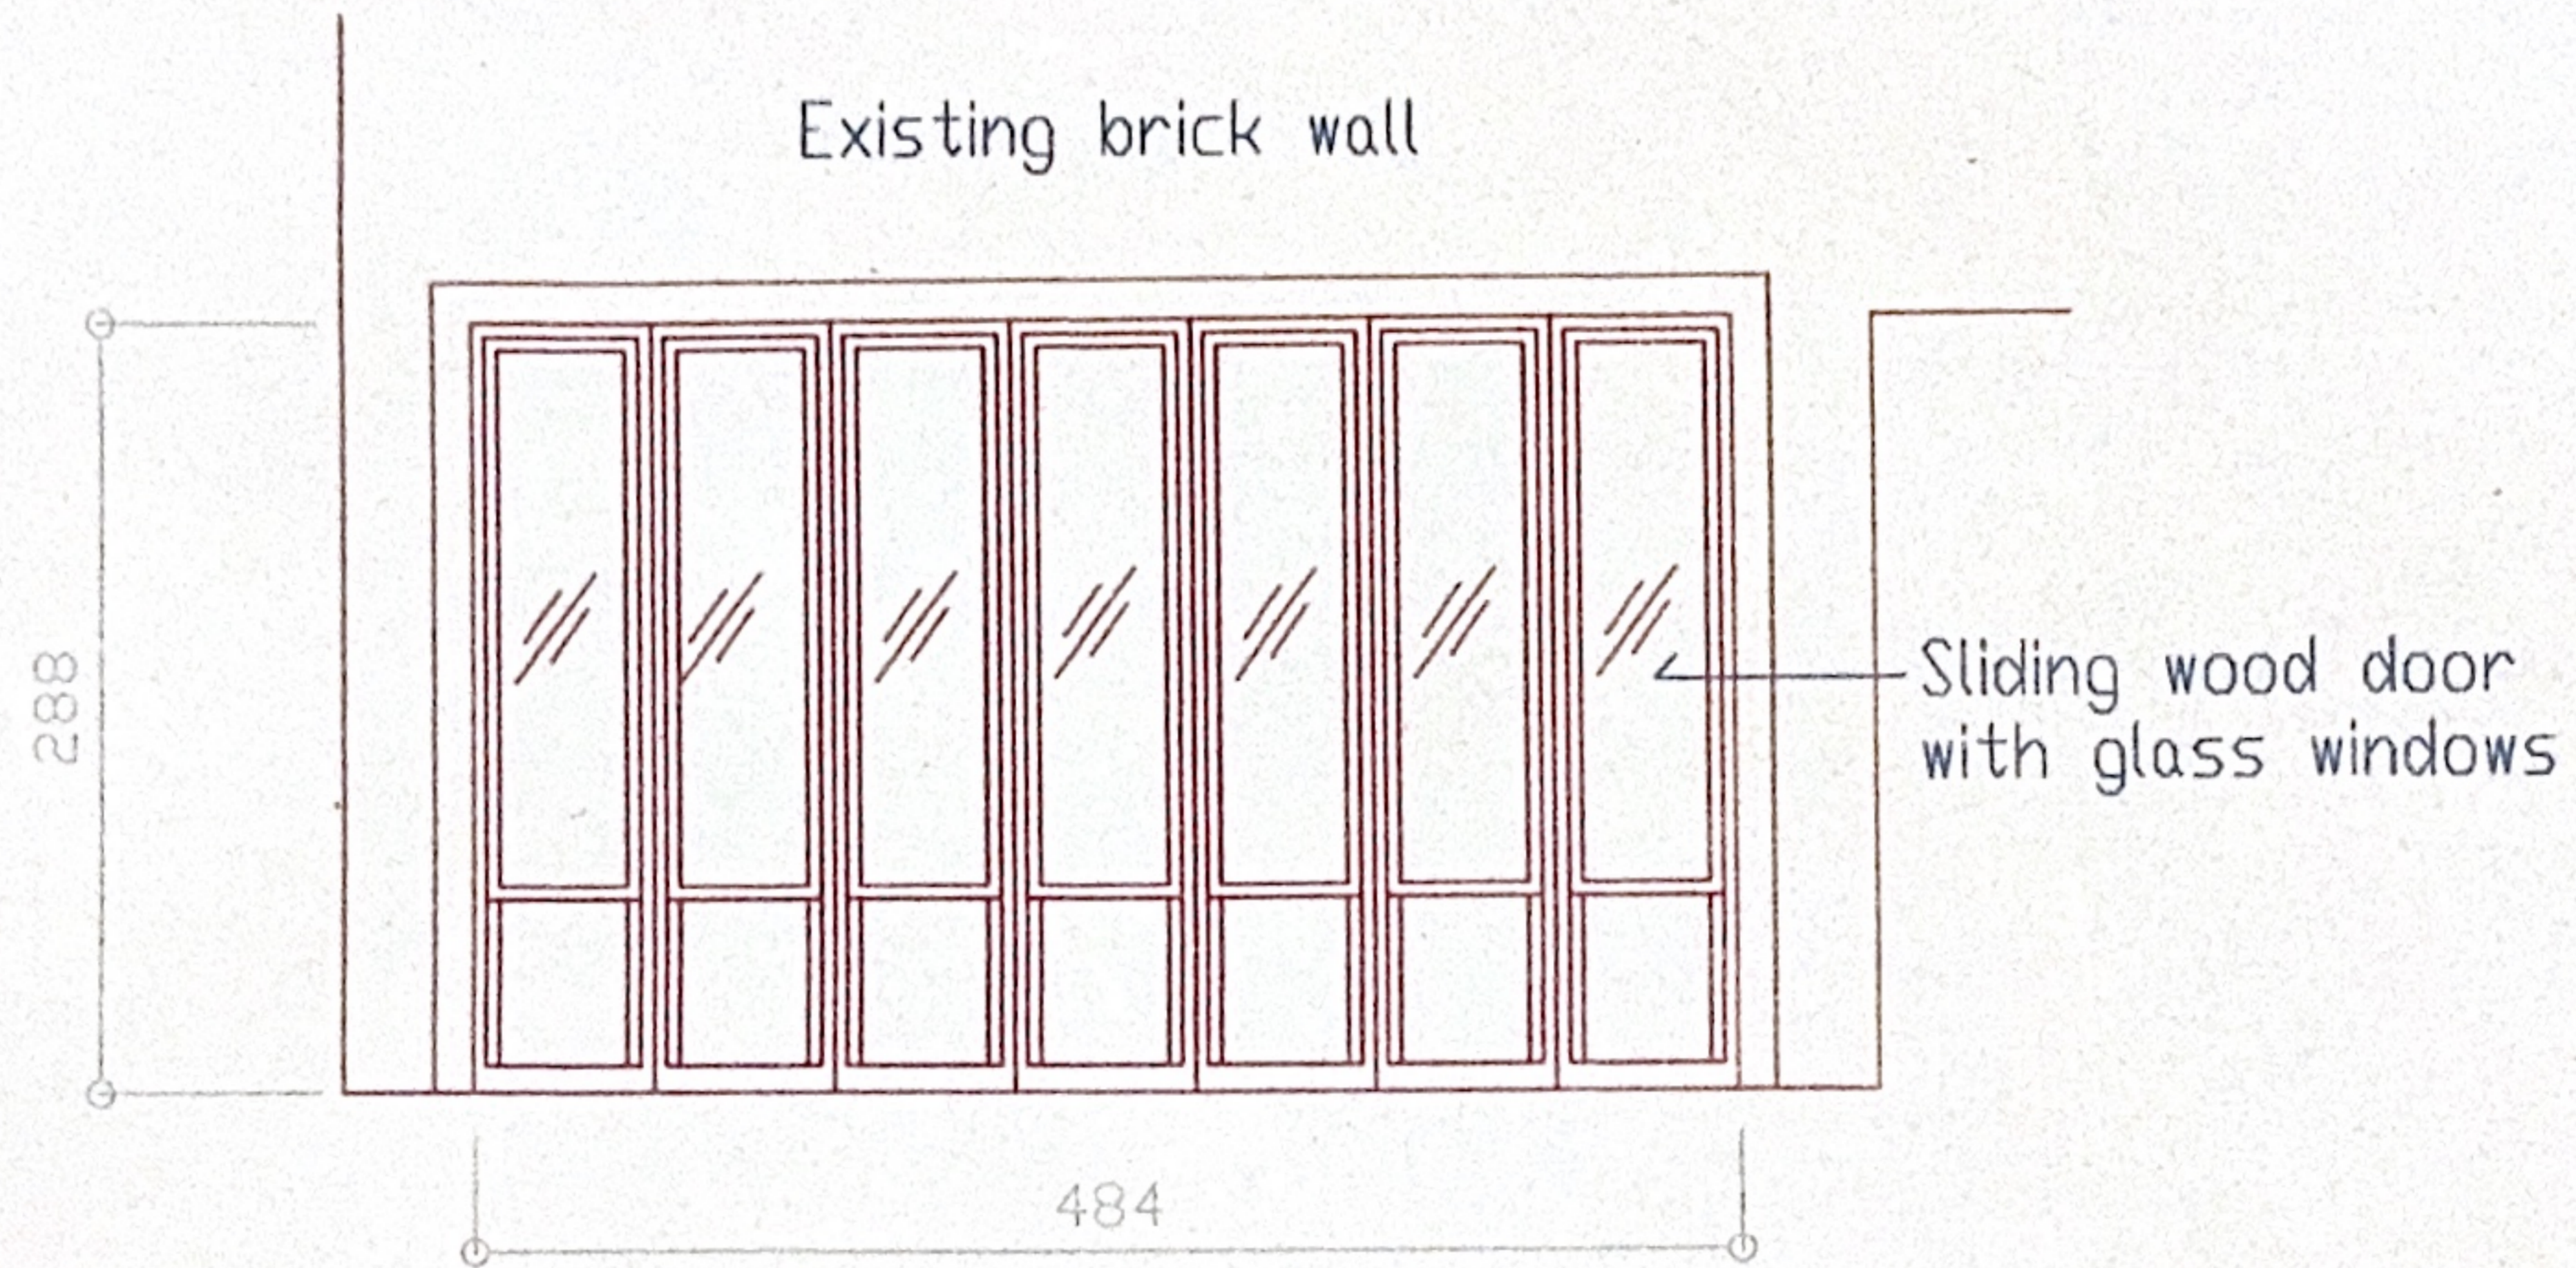

PROPOSED FRONT VIEW

SCALE

1:50

[Handwritten signature]

EXISTING FRONT VIEW

SCALE

1:50

Gent, Vlaams Gewest